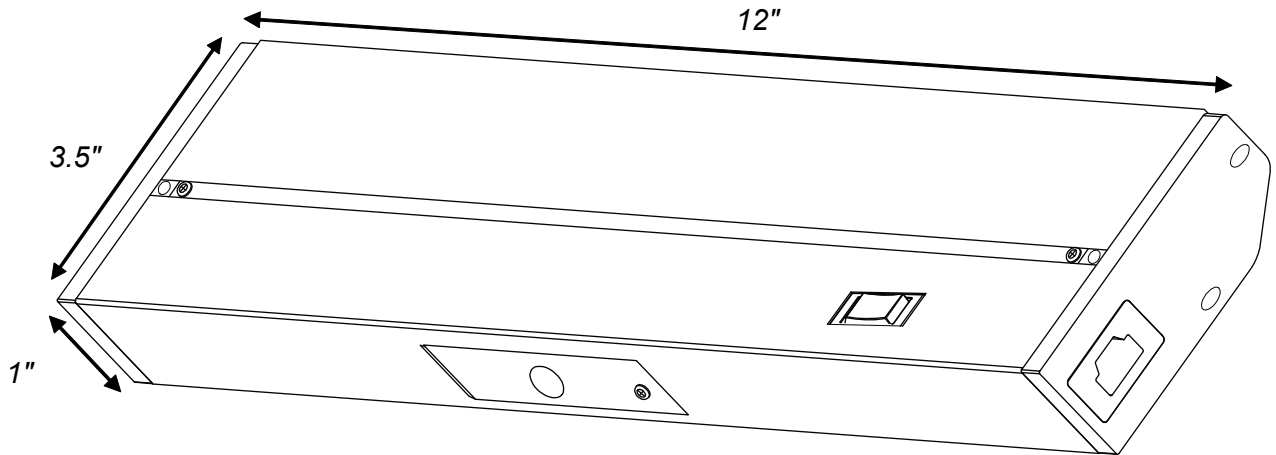

LTSPRO-12-YY is constructed with aluminum housing and a matte white polycarbonate diffuser. It has a hi-low rocker switch and a slide selector switch for changing Kelvin color temperature.

Features

- Adjustable to 3 color temperatures: 2700K, 3300K and 4000K (warm white to cool white)
- Dimmable with most ELV dimmers
- Comes with High / Low Switch
- Low power consumption
- Edge Lit technology eliminates hot spots - smooth luminance
- Fast and easy installation - quick connects, captive mounting screws
- Comes with cord and plug as well as knockouts for hardwire
- 3/8" connector provided
- Shallow profile conceals fixture
- Linkable up to 400 watts
- 90 CRI - the best in the business!
- Available in 6 sizes 9", 12", 18", 24", 32", and 40"
- 3 year limited warranty
- cETLus and EnergyStar listed for dry locations.

Specifications

Color Rendering Index	90+
Input Power	120V
Colour Temperature	2700K - 4000K
LEDs	Epistar
Power Factor	0.95
Watt	5W
Lumens	250-300
Dimensions	L - 12" W - 3.5" H - 1"
Dimmable	Yes
Finish Color	BK - Black BZ - Bronze SN - Satin Nickel WH - White

Ordering Code:

LTSPRO - 12 -

1. Finish Color: **BK** - Black
   BZ - Bronze
   SN - Satin Nickel
   WH - White

Included with each fixture:

- (1) Under cabinet lighting fixture
- (1) 182.88 cm (72") cord and plug
- (1) End-to-end connector
- (1) Romex connector
- (2) Wood screws
- (1) 20.86cm (8") jumper cable

Project		Type	
Date		Contact	
Notes