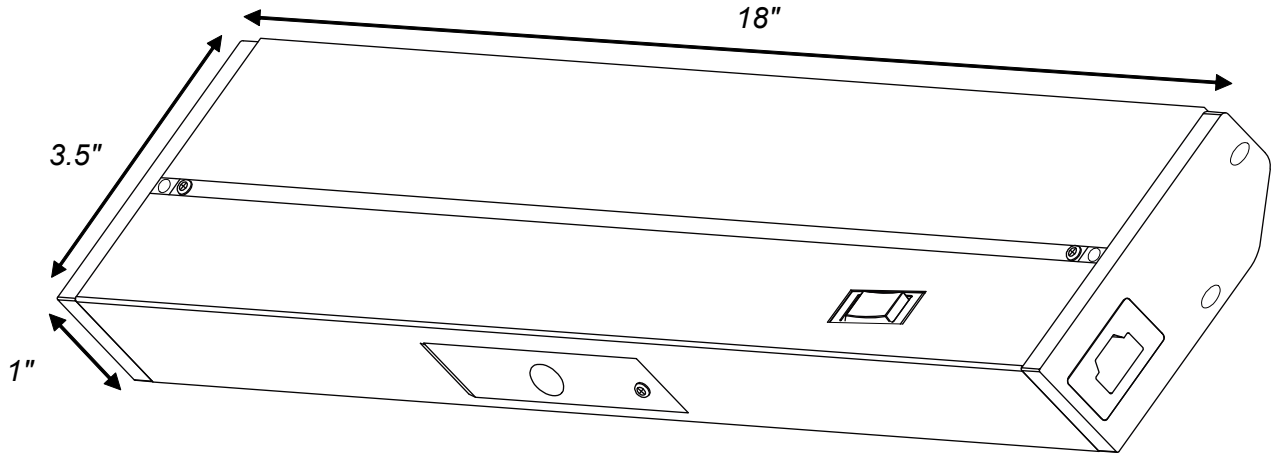

LTSPRO-18-YY is constructed with aluminum housing and a matte white polycarbonate diffuser. It has a hi-low rocker switch and a slide selector switch for changing Kelvin color temperature.

Features

- Adjustable to 3 color temperatures: 2700K, 3300K and 4000K (warm white to cool white)
- Dimmable with most ELV dimmers
- Comes with High / Low Switch
- Low power consumption
- Edge Lit technology eliminates hot spots - smooth luminance
- Fast and easy installation - quick connects, captive mounting screws
- Comes with cord and plug as well as knockouts for hardwire
- 3/8" connector provided
- Shallow profile conceals fixture
- Linkable up to 400 watts
- 90 CRI - the best in the business!
- Available in 6 sizes 9", 12", 18", 24", 32", and 40"
- 3 year limited warranty
- cETLus and EnergyStar listed for dry locations.

Specifications

Color Rendering Index	90+
Input Power	120V
Colour Temperature	2700K - 4000K
LEDs	Epistar
Power Factor	0.95
Watt	8W
Lumens	380-450
Dimensions	L - 18" W - 3.5" H - 1"
Dimmable	Yes
Finish Color	BK - Black BZ - Bronze SN - Satin Nickel WH - White

Ordering Code:

LTSPRO - 18 -

1. Finish Color: **BK** - Black
   BZ - Bronze
   SN - Satin Nickel
   WH - White

Included with each fixture:

- (1) Under cabinet lighting fixture
- (1) 182.88 cm (72") cord and plug
- (1) End-to-end connector
- (1) Romex connector
- (2) Wood screws
- (1) 20.86cm (8") jumper cable

Project		Type	
Date		Contact	
Notes