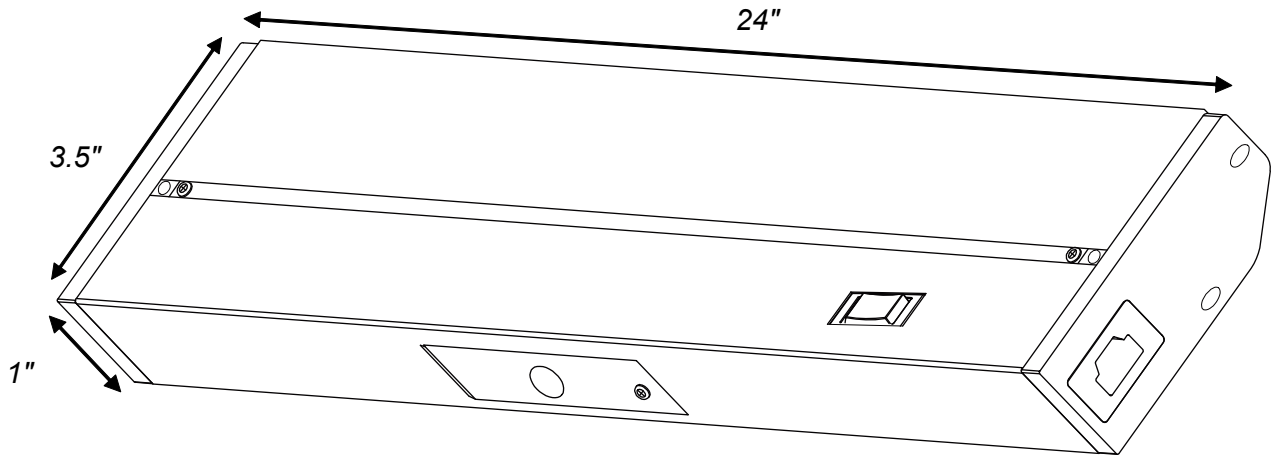

LTSPRO-24-YY is constructed with aluminum housing and a matte white polycarbonate diffuser. It has a hi-low rocker switch and a slide selector switch for changing Kelvin color temperature.

Features

- Adjustable to 3 color temperatures: 2700K, 3300K and 4000K (warm white to cool white)
- Dimmable with most ELV dimmers
- Comes with High / Low Switch
- Low power consumption
- Edge Lit technology eliminates hot spots - smooth luminance
- Fast and easy installation - quick connects, captive mounting screws
- Comes with cord and plug as well as knockouts for hardwire
- 3/8" connector provided
- Shallow profile conceals fixture
- Linkable up to 400 watts
- 90 CRI - the best in the business!
- Available in 6 sizes 9", 12", 18", 24", 32", and 40"
- 3 year limited warranty
- cETLus and EnergyStar listed for dry locations.

Specifications

Color Rendering Index	90+
Input Power	120V
Colour Temperature	2700K - 4000K
LEDs	Epistar
Power Factor	0.95
Watt	12W
Lumens	650-700
Dimensions	L - 24" W - 3.5" H - 1"
Dimmable	Yes
Finish Color	BK - Black BZ - Bronze SN - Satin Nickel WH - White

Ordering Code:

LTSPRO - 24 -

1. Finish Color: **BK** - Black
   BZ - Bronze
   SN - Satin Nickel
   WH - White

Included with each fixture:

- (1) Under cabinet lighting fixture
- (1) 182.88 cm (72") cord and plug
- (1) End-to-end connector
- (1) Romex connector
- (2) Wood screws
- (1) 20.86cm (8") jumper cable

Project		Type	
Date		Contact	
Notes