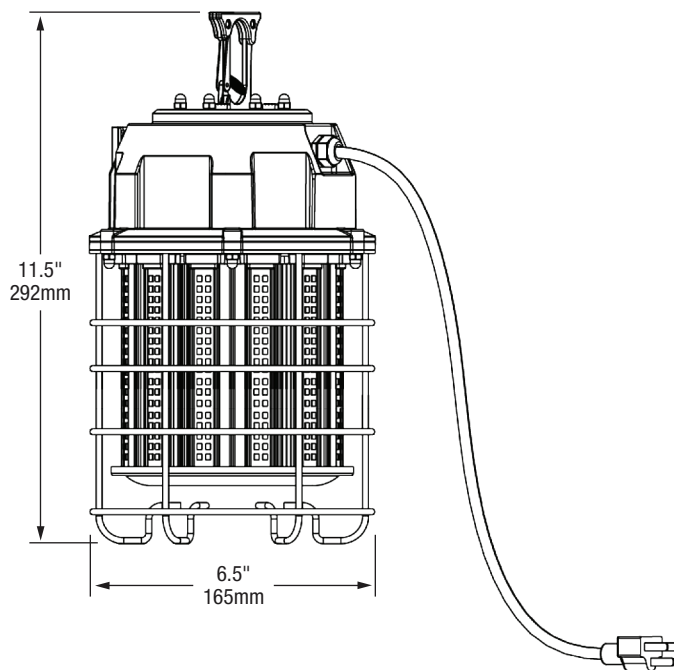

Specifications

Electrical	AC100–277V, 100W, 50–60Hz
Surge Protection	6 KV
Driver	Internal Driver
LEDs	Epistar 2835
Number of LEDs	408
Life Span	50,000 hours
Lumen Output	12,500 lumens
Luminous Efficacy	125 LM/W
CRI	>80
CCT	5000 K
Beam Angle	360°
Dimensions	6.5" x 11.5" H (165 mm x 292 mm)
Net Weight	2.8 kg
Approvals	DLC, cUL, listed for damp location

Product Code

LWL-100W-50

Dimensions

Accessories

LWL-MM
Magnet mount kit

LWL-FM
Floor mount kit

LWL-TM
Tripod mount kit