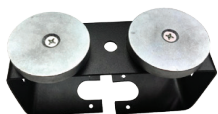

Specifications

Electrical	AC100–277V, 100W, 50–60Hz
Surge Protection	6 KV
Driver	Internal Driver
LEDs	Epistar 2835
Number of LEDs	408
Life Span	50,000 hours
Lumen Output	12,500 lumens
Luminous Efficacy	125 LM/W
CRI	>80
CCT	5000 K
Beam Angle	360°
Dimensions	6.5" x 11.5" H (165 mm x 292 mm)
Net Weight	2.8 kg
Approvals	DLC, cUL, listed for damp location

Product Code

LWL-100W-50

Dimensions

Accessories

LWL-MM
Magnet mount kit

LWL-FM
Floor mount kit

LWL-TM
Tripod mount kit