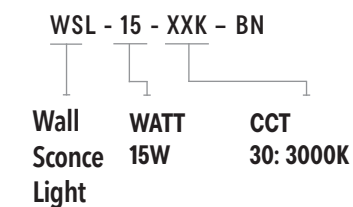

PRODUCT CODES