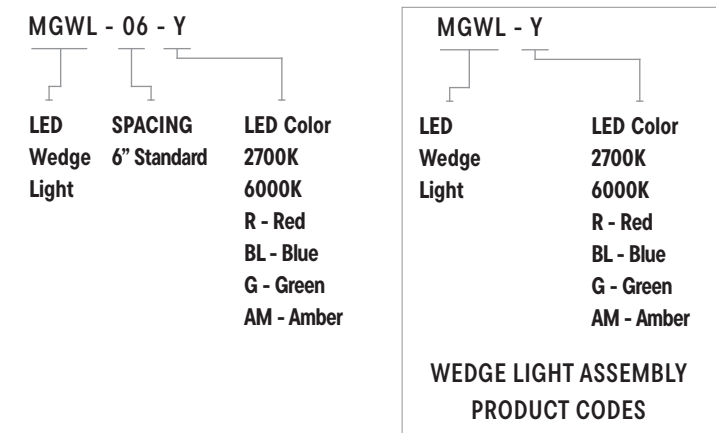

APPLICATIONS

- Building outlines
- Under soffits
- Bridges
- Architectural features
- Coves
- Window decorations
- Decks and patios

SPECIFICATIONS

Product Code		MGST-12-Y (Y: Color temperature)
Electrical	Input Voltage	12V DC
	Power Consumption	.25W/Bulb
Specs	Color Temperature	2700/6000K
	CRI	80+
	Lumen Output	15 Lumens/Bulb
	LED Colors	2700K, 6000K, Red, Blue, Green, Amber (Upon request)
	Efficacy	60 Lumens per watt
	Wiring	Directly wired to class 2, 24V power supply
	Dimmable	Yes
	Cable	PVC black SPT2, 16AWG outdoor rated
Design	Life Span	50,000 Hours
	Spacing	6"
	# per foot (304mm)	2
	Dimensions (Inches)	1.02" x 1.46"
	Dimensions (Millimeters)	26 x 37mm
	Finish	Black
Design	Max Single Run Length	100' (45.6M) Not to exceed 200 lamps
	Operating Temperature	-25°C to 65°C
	Approved Location	Indoor/Outdoor
	Warranty	2 years
Approvals	cETLus	

PRODUCT CODES

Y: Color temperature

ACCESSORIES

MGNC
Wood nail mounting clip

MGEC
End cap for wire (Bag of 10)

MGWC
Tie wrap for mounting to wire

ST16W
Outdoor rated cable for DIY mounting of LED Wedge Light

MGTP
Double sided tape (Bag of 50 pieces)

MGWL-XX-LAMP
Replacement lamp (XX: 2700K, 6000K, R (Red), BL (Blue), G (Green), AM (Amber))

INDOOR/OUTDOOR DIMMABLE DRIVERS

TRE12L20DC
Min 8 Watts, 32 Wedges
Max number of Wedges = 80
20 Watts
6.77" x 2.67" x 1.26" (171 x 68 x 32mm)