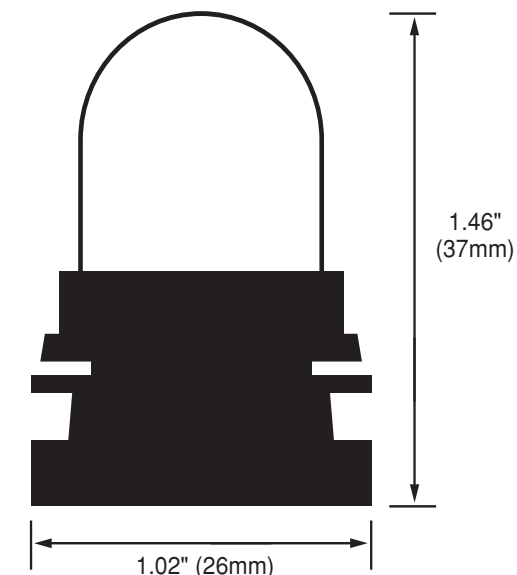

PRODUCT CODES

Y: Color temperature

ACCESSORIES

INDOOR/OUTDOOR DIMMABLE DRIVERS

TRE12L20DC
Min 8 Watts, 32 Wedges
Max number of Wedges = 80
20 Watts
6.77" x 2.67" x 1.26" (171 x 68 x 32mm)

TRE12L60DC
Min 8 Watts, 32 Wedges
Max number of Wedges = 200
60 Watts
6.77" x 2.67" x 1.26" (171 x 68 x 32mm)

NOTE: For outdoor installations, please add E-KO-SR strain relief (2pcs/driver).

NON DIMMABLE DRIVERS

LEDDR-12-60W
Indoor/Outdoor driver
Max number of Wedges = 200
60W hardwire
Input: 100 - 240V AC
Output: 12V DC
9 11/16" x 2 9/16" x 2 1/16" (246 x 65 x 52mm)