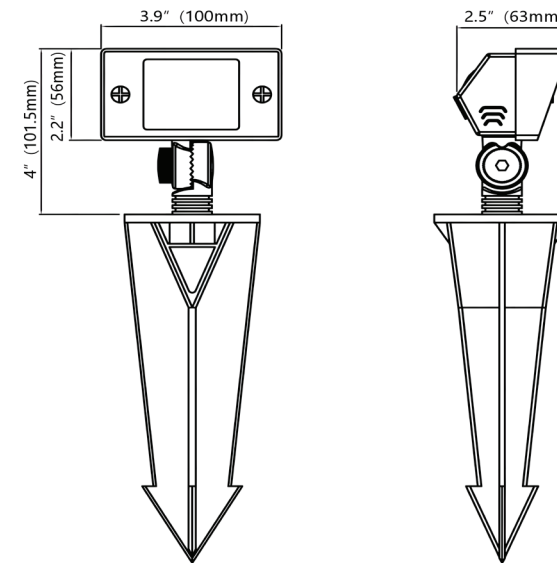

DIAGRAM

NOTE: Comes with a mounting stake to ensure a hassle-free installation.

ACCESSORIES

- 3 inches long
- 1 Male and 1 Female end
- ½ inch NPSM thread
- Cast brass
- Black Finish
- 7 inches long
- 1 Male and 1 Female end
- ½ inch NPSM thread
- Cast brass
- Black Finish

ACC-12G-2C-BUR-XX
Landscape burial wire, 12G, 2C - custom cuts

NOTE: A transformer is required. See page 106 to 109.