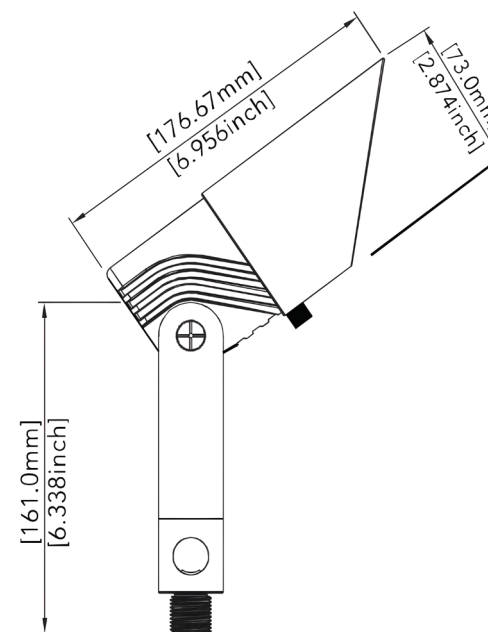

APPLICATIONS

- Accent lighting
- Path illumination
- Garden highlights
- Security lights
- Art spotlights
- Event lighting

SPECIFICATIONS

Product Code	UP-02-12V-BLK	
Electrical	Input Voltage	9-17V AC/DC
	Power Consumption	0-8W (Adjustable)
Specs	Colour Temperature	RGB
	CRI	85
	Lumen Output	500LM Max.
	Efficacy (LM/W)	70
	Dimmable	No, but wattage adjustable
	IP Rating	IP65
	Beam Angle	24/36/60° (Replacable)
LED	Life Span	50,000 Hours
Design	Dimensions (Inches)	6.4 x 6.7 x 2.9"
	Dimensions (Millimeters)	161 x 177 x 73mm
	Finish	Black powder coating
	Material	Die-cast aluminum
	Operating Temperature	-20 to 40°C
	Approved Location	Outdoor
	Mounting	Via Stake
Warranty	15 years	
Approvals	cETLus	

DIAGRAM

NOTE: Comes with a mounting stake to ensure a hassle-free installation.

ACCESSORIES

ACC-3R-BLK
3 Inch Riser Black

ACC-7R-BLK
7 Inch Riser Black

- 3 inches long
- 1 Male and 1 Female end
- ½ inch NPSM thread
- Cast brass
- Black Finish
- 7 inches long
- 1 Male and 1 Female end
- ½ inch NPSM thread
- Cast brass
- Black Finish