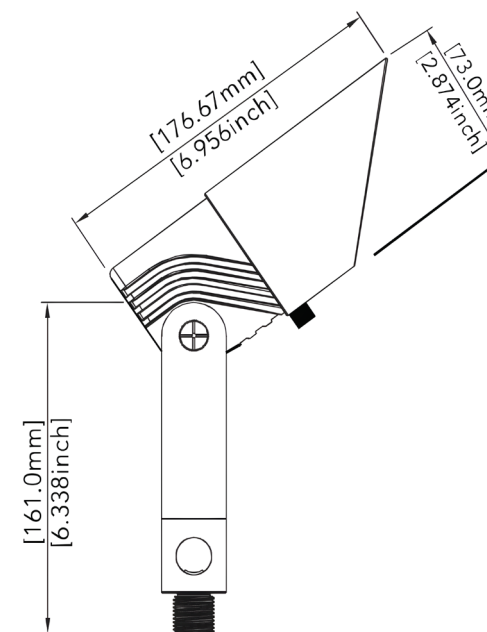

DIAGRAM

NOTE: Comes with a mounting stake to ensure a hassle-free installation.

ACCESSORIES

- 3 inches long
- 1 Male and 1 Female end
- ½ inch NPSM thread
- Cast brass
- Black Finish
- 7 inches long
- 1 Male and 1 Female end
- ½ inch NPSM thread
- Cast brass
- Black Finish

ACC-12G-2C-BUR-XX
Landscape burial wire, 12G, 2C - custom cuts

NOTE: A transformer is required. See page 106 to 109.