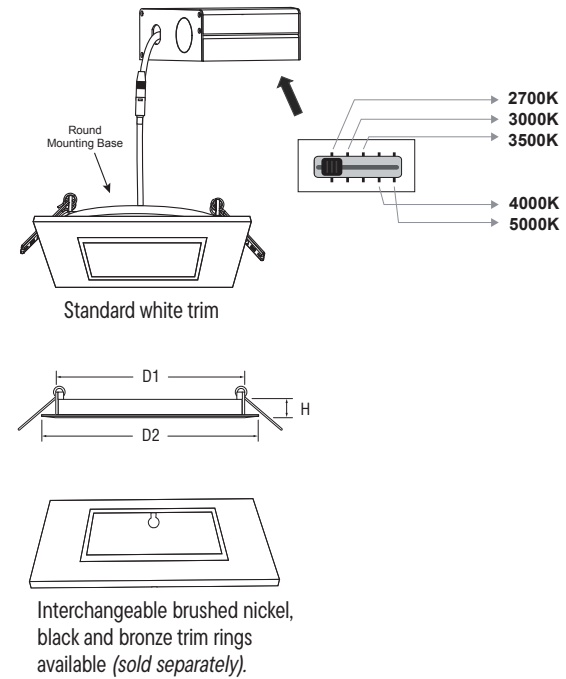

## APPLICATIONS

- Kitchens & pantries
- Laundry rooms
- Bathrooms
- Lobbies & hallways
- Banquet halls & elevators
- Retail lighting
- Offices & restaurants

SPECIFICATIONS		
<b>Size</b>	4 Inches	6 Inches
<b>Product Code</b>	DL-5CCT-4S-WH	DL-5CCT-6S-WH
<b>Electrical</b>	<b>Input Voltage</b>	120V AC
	<b>Power Consumption</b>	9W / 12W
<b>Specs</b>	<b>Color Temperature</b>	2700/3000/3500/4000/5000K
	<b>Lumen Output</b>	630 / 840
	<b>Efficacy</b>	70LM/W
	<b>CRI</b>	90
	<b>Dimmable</b>	Yes (TRIAC)
	<b>Beam Angle</b>	120°
<b>LED</b>	<b>Type</b>	Epistar
	<b>Life Span</b>	50,000 Hours
<b>Design</b>	<b>Dimensions (Inches)</b>	4.1 x 4.7 x .4" / 6.3 x 6.8 x .4"
	<b>Dimensions (Millimeters)</b>	103 x 120 x 11.3mm / 159 x 171.5 x 11.3mm
	<b>Installation Hole Size</b>	4.33" (110mm) / 6.30" (160mm)
	<b>Finish</b>	White
	<b>Trim Finish</b>	BK: Black, BZ: Bronze, BN: Brushed Nickel
	<b>Operating Temperature</b>	-20°C to 45°C
	<b>Approved Location</b>	Wet
	<b>Mounting</b>	Ceiling via spring loaded clips
<b>Warranty</b>	5 years	
<b>Approvals</b>	cETLus and Energy Star	

## PRODUCT CODES

DL-5CCT-YY-WH

5CCT LED Thin-Line Down Lights  
 SIZE (Square)  
 4S: 4"  
 6S: 6"

SQUARE TRIM RINGS (Sold Separately)

LVLDL - 04S - TR - XX - L3  
 LVLDL - 06S - TR - XX - L3

TRIM RING FINISH  
 BK: Black, BZ: Bronze, BN - Brushed Nickel

## DIAGRAM

## ACCESSORIES

LVLDL-YY-TR-XX-L3  
 Square Shaped Trim Rings For 5 CCT LED Thin Line Down Light (sold separately).