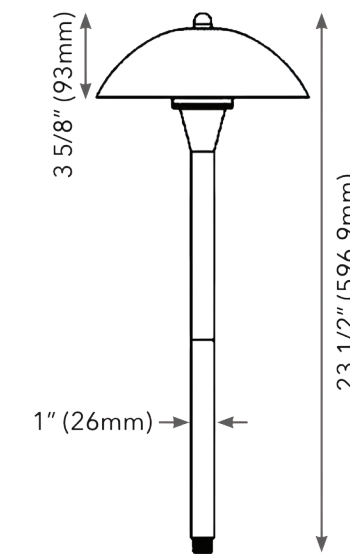

NOTE: Comes with a mounting stake to ensure a hassle-free installation.

ACCESSORIES

ACC-12G-2C-BUR

Landscape burial wire, 12G, 2C - 500ft spool

ACC-12G-2C-BUR-XX

Landscape burial wire, 12G, 2C - custom cuts

NOTE: A transformer is required. See page 106 to 109.