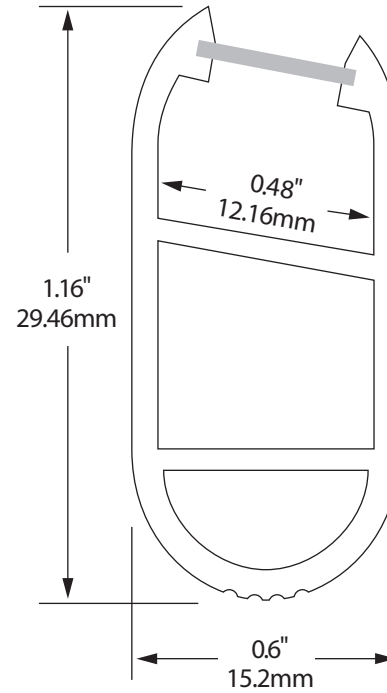

LV-1401

Closet aluminum extrusion with mounting brackets and frosted PC cover

NOTE: 1M (39") extrusion ships complete with two mounting end caps and one support

4		
3		
2		
1		

Project:

Part Number: LV-1401

Scale:

Product: LED Strip Series Extrusion

Type:

Date: