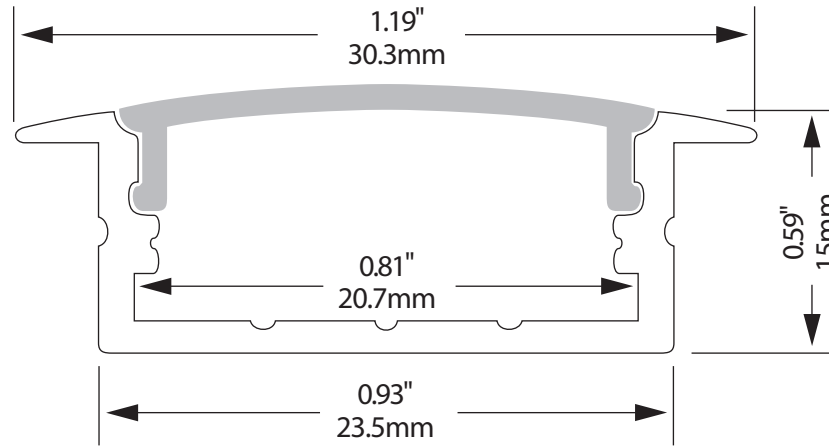

# LV-ALP2908

Recessed aluminum extrusion and frosted PC cover

### Mounting Clips

LV-ALP2908-MC (2/bag)

**\*Note:** Available in 1m (39") and 2m (78") lengths

4		
3		
2		
1		

Project:

Part Number: LV-ALP2908

Scale:

Product: LED Strip Series Extrusion