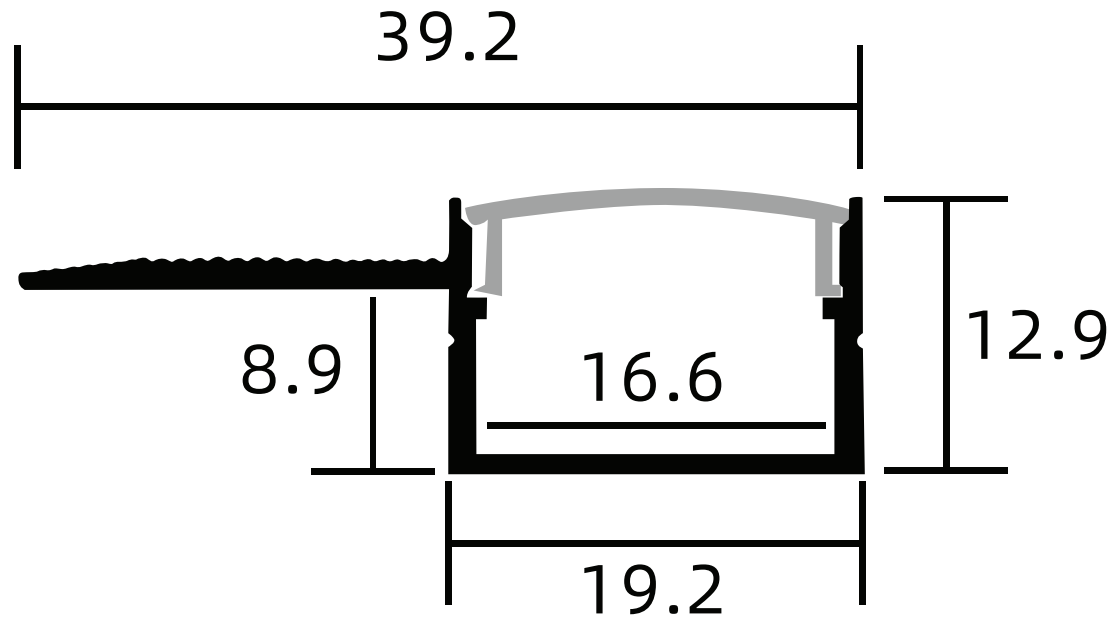

19mm x 13mm Mud in Extrusion, Aluminum, 1 Flange, Silver, 2.5M.

| | | |
|---|--|--|
| 4 | | |
| 3 | | |
| 2 | | |
| 1 | | |

Project:

Part Number: MIX-01-16.6-2.5M

Scale:

Product: Drywall Extrusion

Type:

Date: