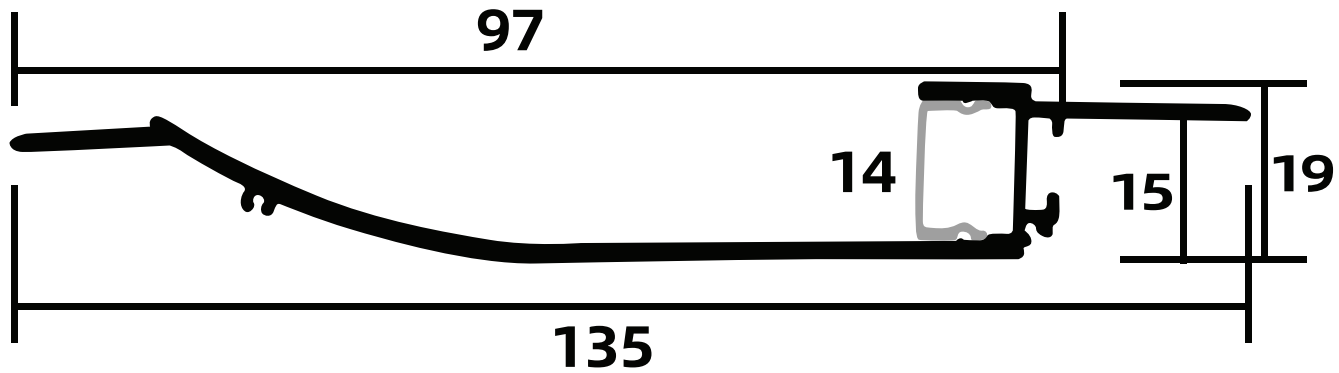

135mm x 19mm Mud in Extrusion, Aluminum, 2 Flange, White, 2.5M.

4		
3		
2		
1		

Project:

Part Number: MIX-03-14-2.5M

Scale:

Product: Drywall Extrusion

Type:

Date: